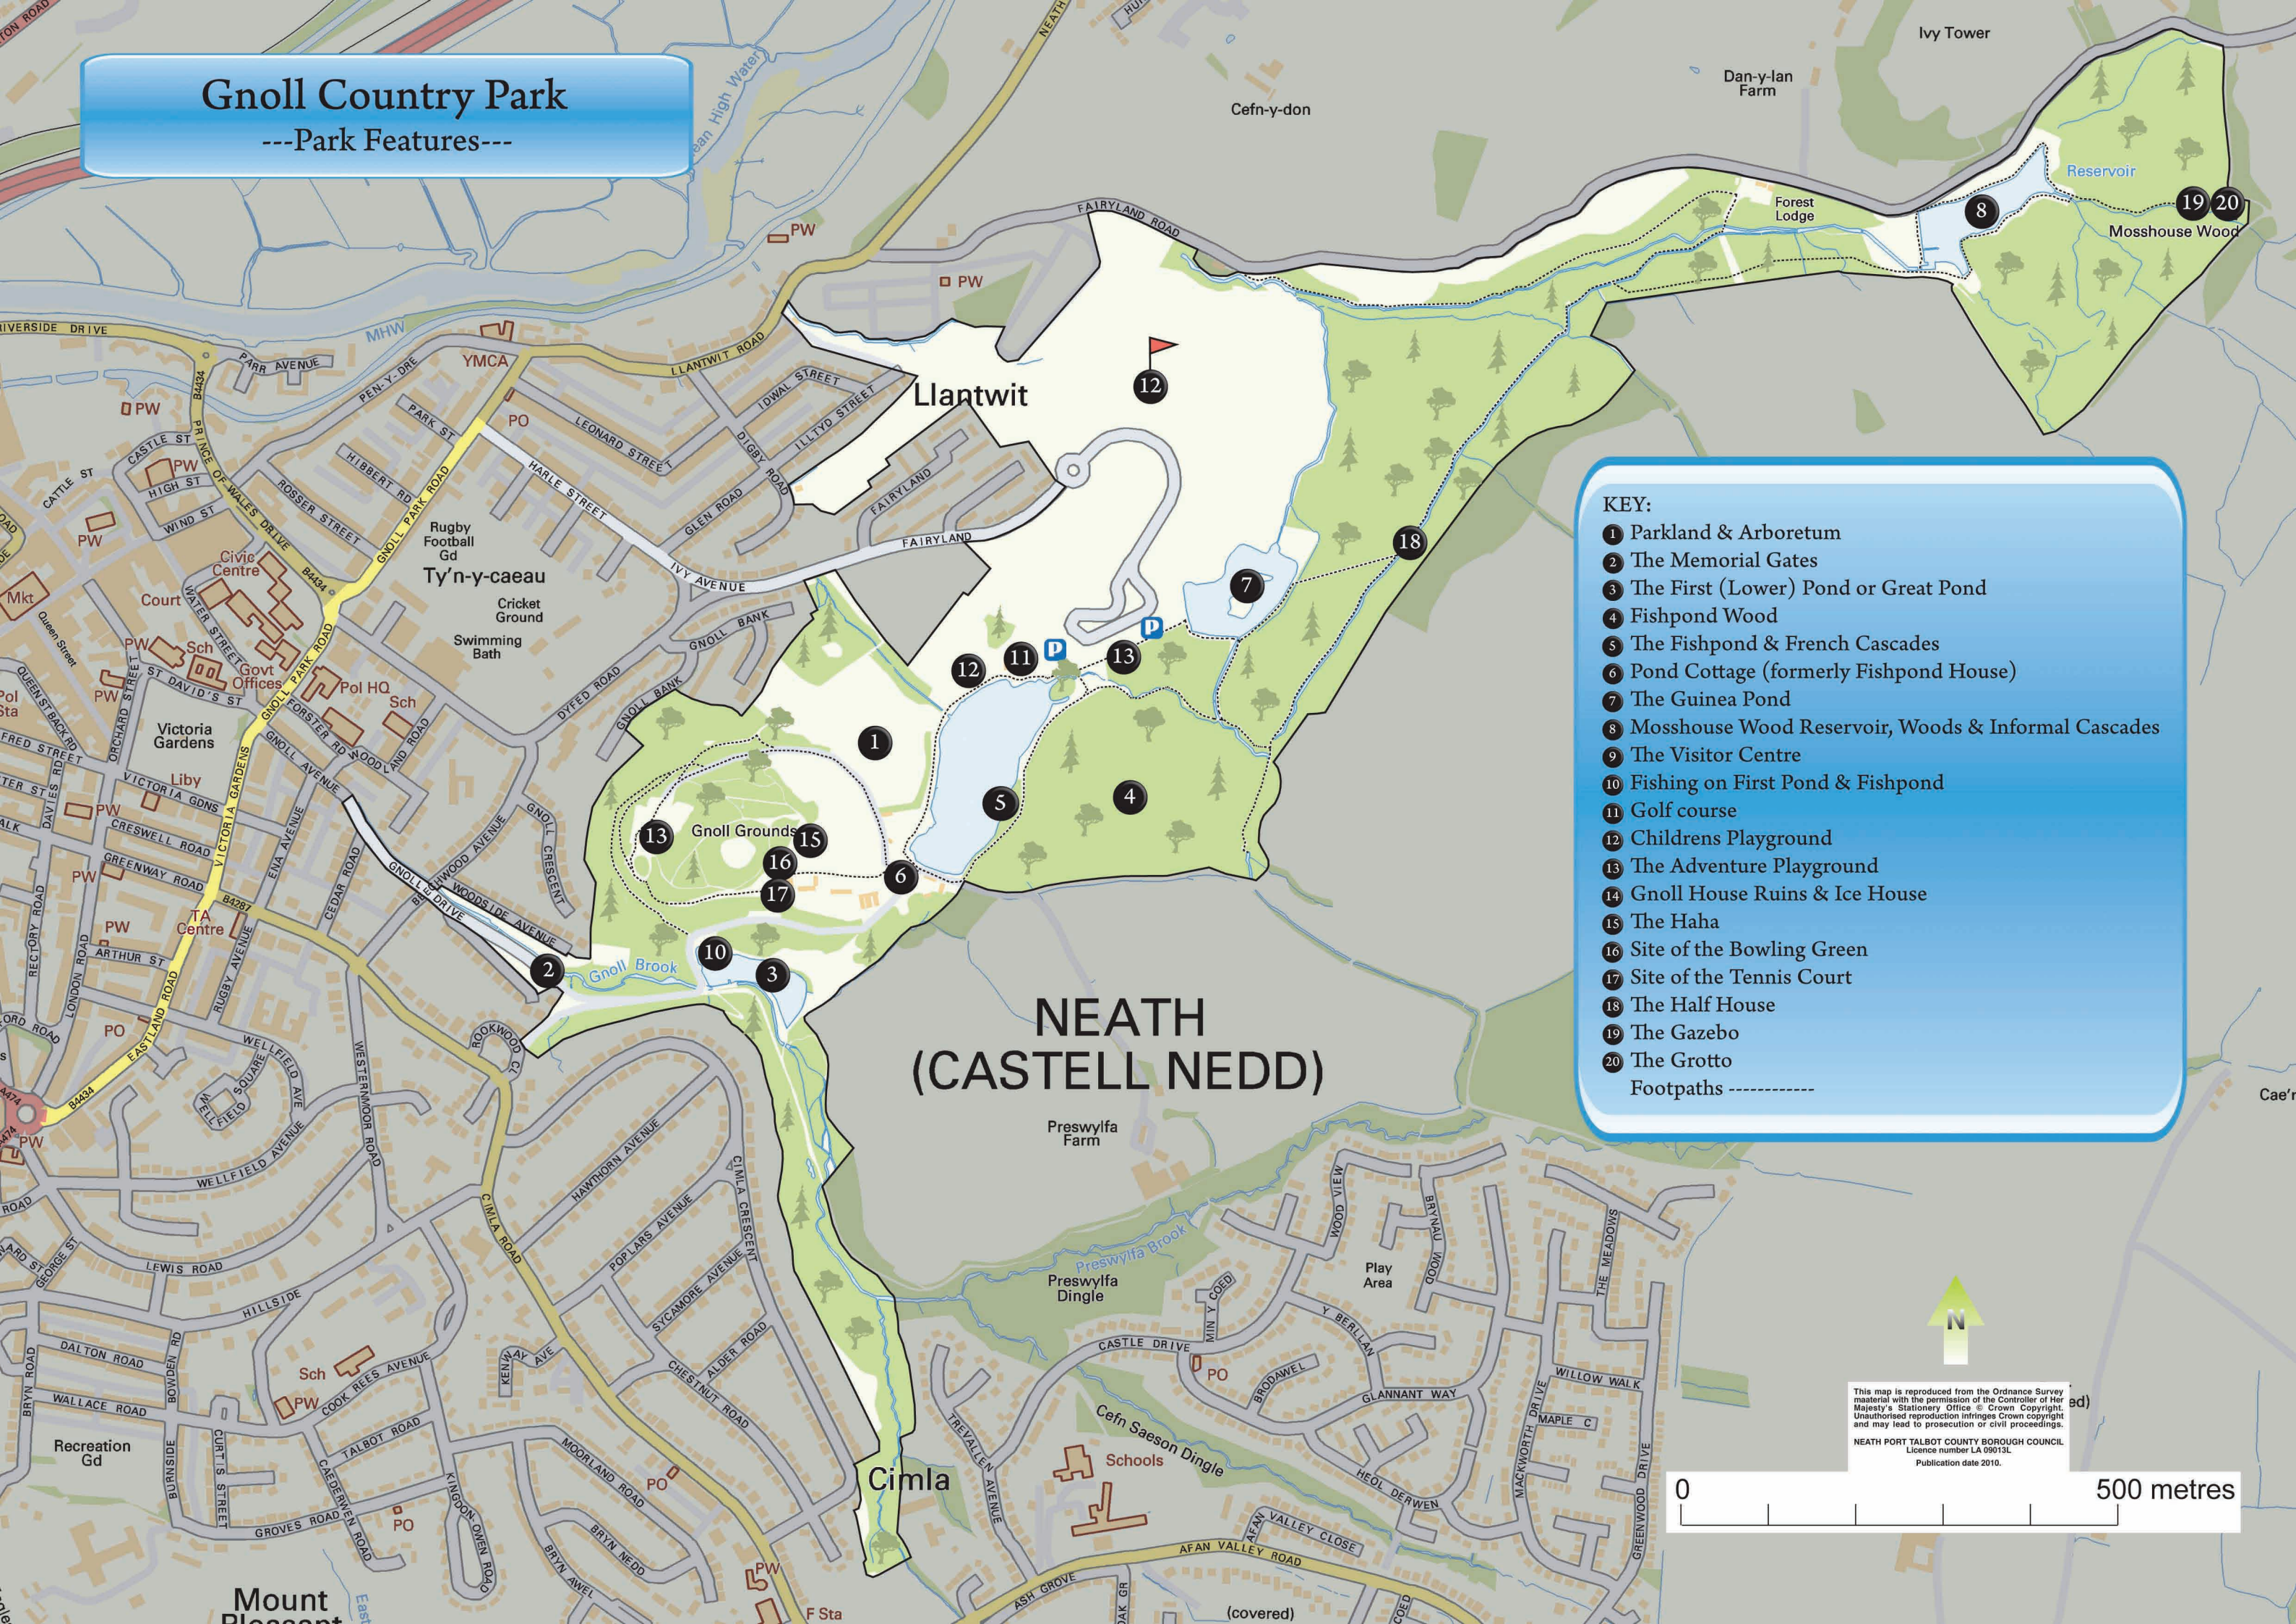

Gnoll Country Park

---Park Features---

KEY:

- ① Parkland & Arboretum
- ② The Memorial Gates
- ③ The First (Lower) Pond or Great Pond
- ④ Fishpond Wood
- ⑤ The Fishpond & French Cascades
- ⑥ Pond Cottage (formerly Fishpond House)
- ⑦ The Guinea Pond
- ⑧ Mosshouse Wood Reservoir, Woods & Informal Cascades
- ⑨ The Visitor Centre
- ⑩ Fishing on First Pond & Fishpond
- ⑪ Golf course
- ⑫ Childrens Playground
- ⑬ The Adventure Playground
- ⑭ Gnoll House Ruins & Ice House
- ⑮ The Haha
- ⑯ Site of the Bowling Green
- ⑰ Site of the Tennis Court
- ⑱ The Half House
- ⑲ The Gazebo
- ⑳ The Grotto
- Footpaths -----